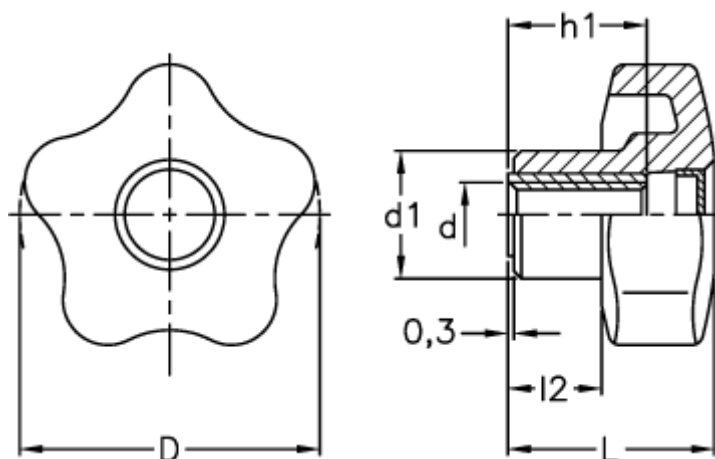

# Data Sheet

Article number: 23020699539  
Description: E+G Lobe knob  
VCT.50 B-M8-C9, black cap

## Measures

D = 50  
d1 = 19  
d 6H = M8  
h1 = 20  
L = 32.0  
l2 = 14